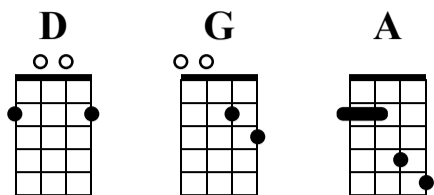

# St. Anne's Reel

Irish trad.

Standard tuning

① = E ③ = D

② = A ④ = G

♩ = 120

mand.

A Section

**D**

**G**

**D**

**G**

**A**

**D**

B Section

**D**