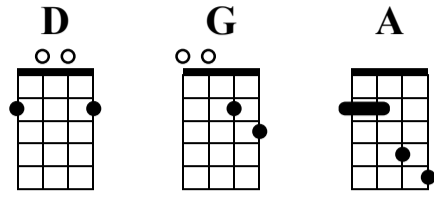

# St. Anne's Reel - Mandolin Chord Melody

Irish trad.

Standard tuning

① = E ③ = D

② = A ④ = G

♩ = 120

mand.

A D Let Ring

Let Ring G D

Let Ring G A D

B D G A

D G

**A** **D**

15 16

0 5 4 2 0 4 0 3 2 0 5 5 5 0

T  
A  
B